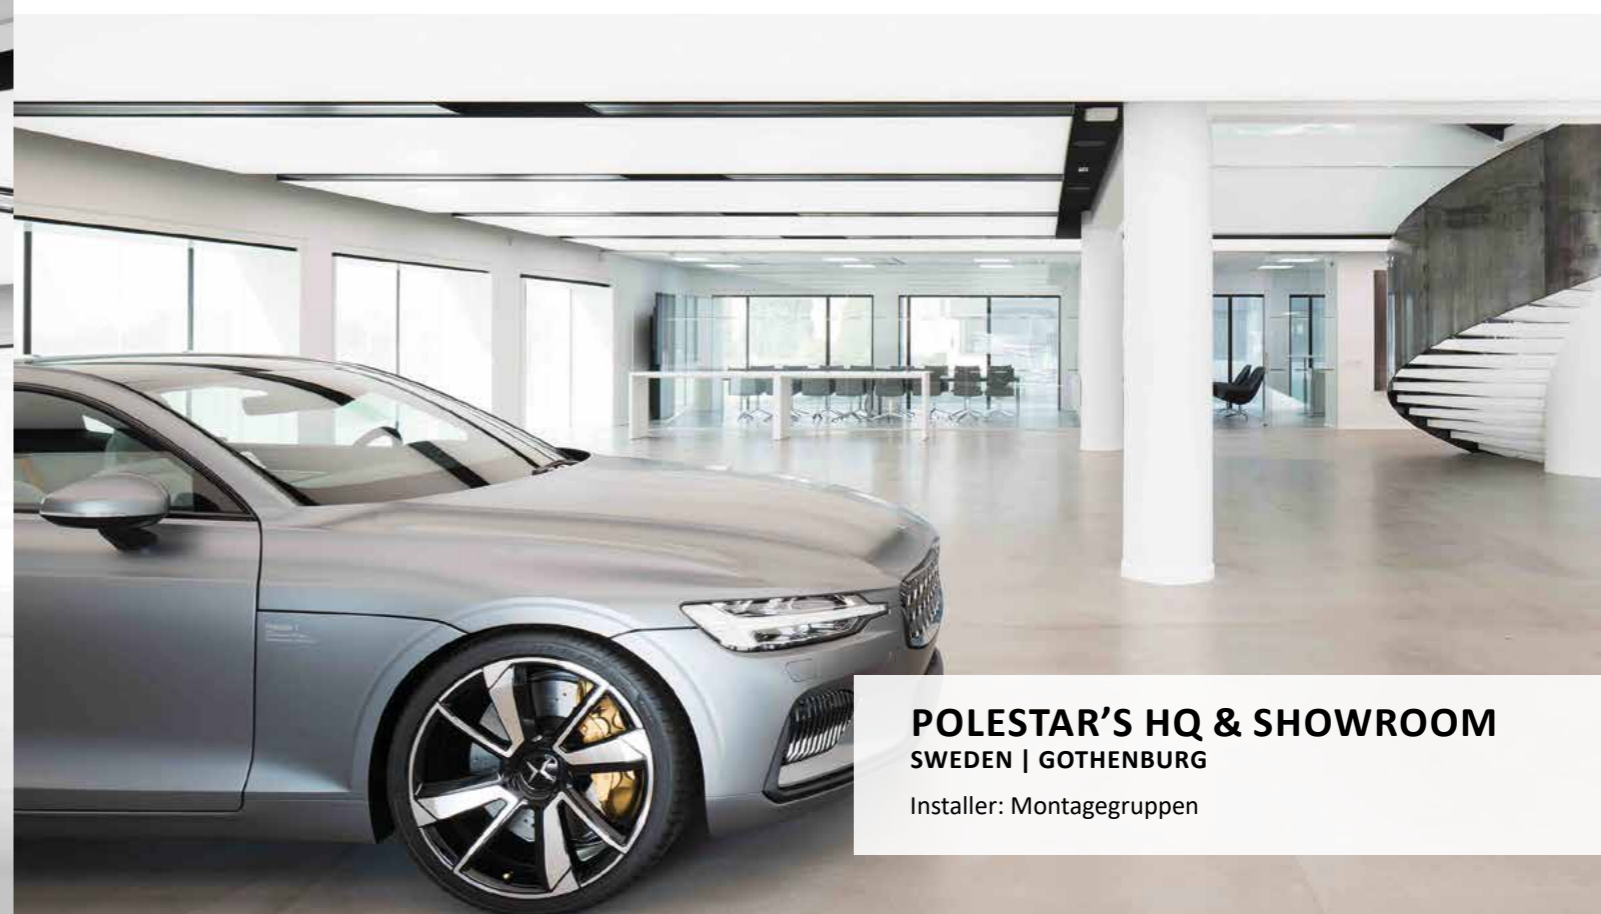

POLESTAR'S HQ & SHOWROOM
SWEDEN | GOTHENBURG

Installer: Montagegruppen