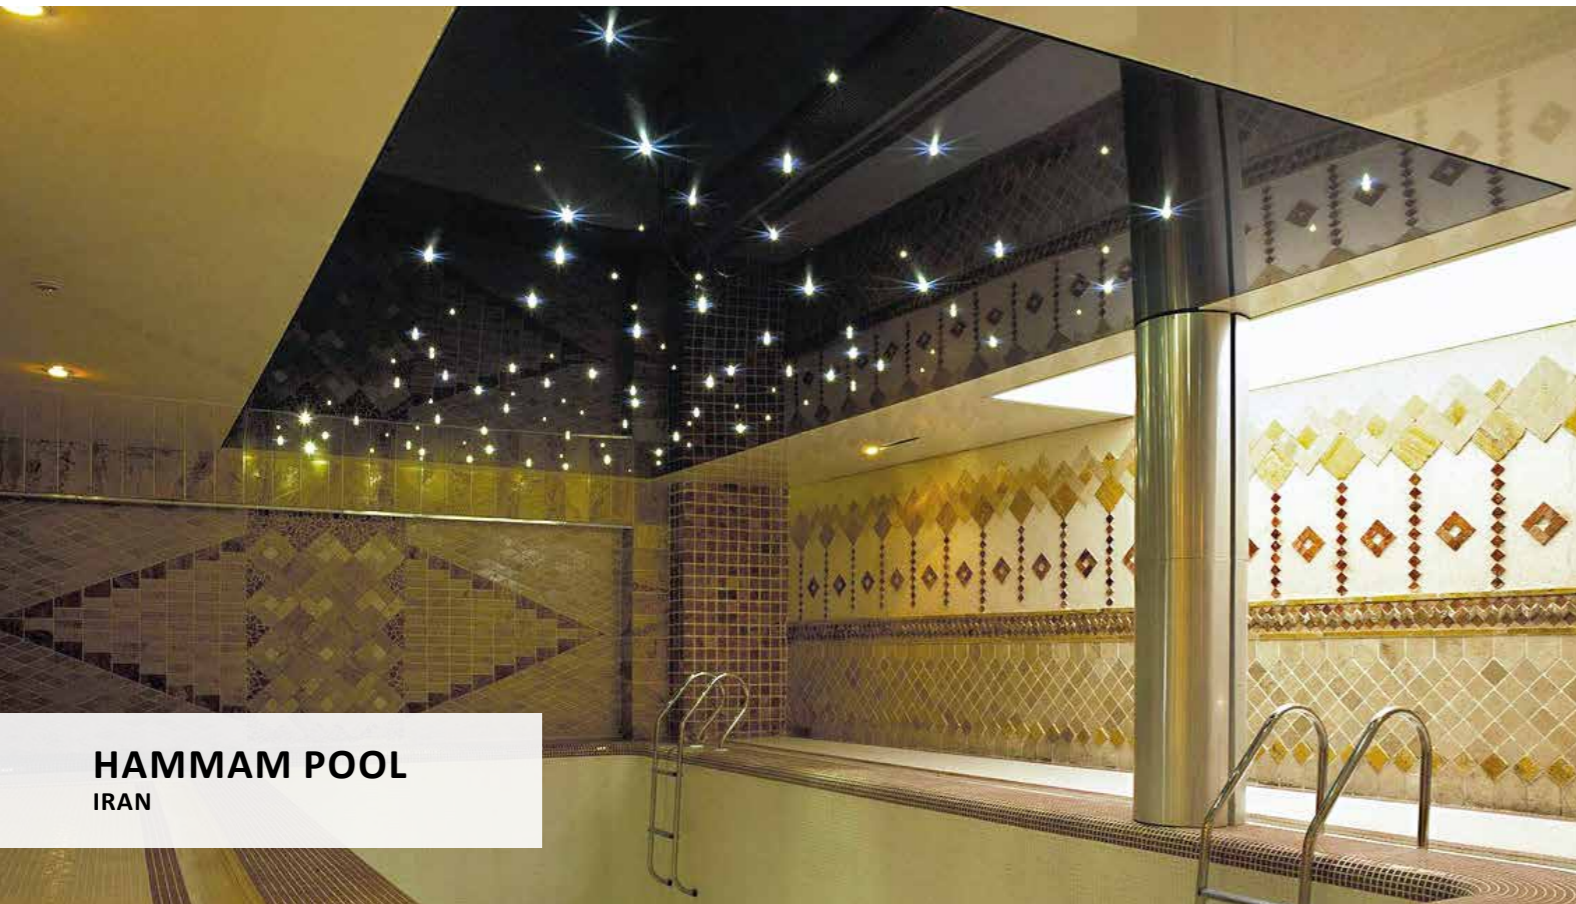

HAMMAM POOL
IRAN