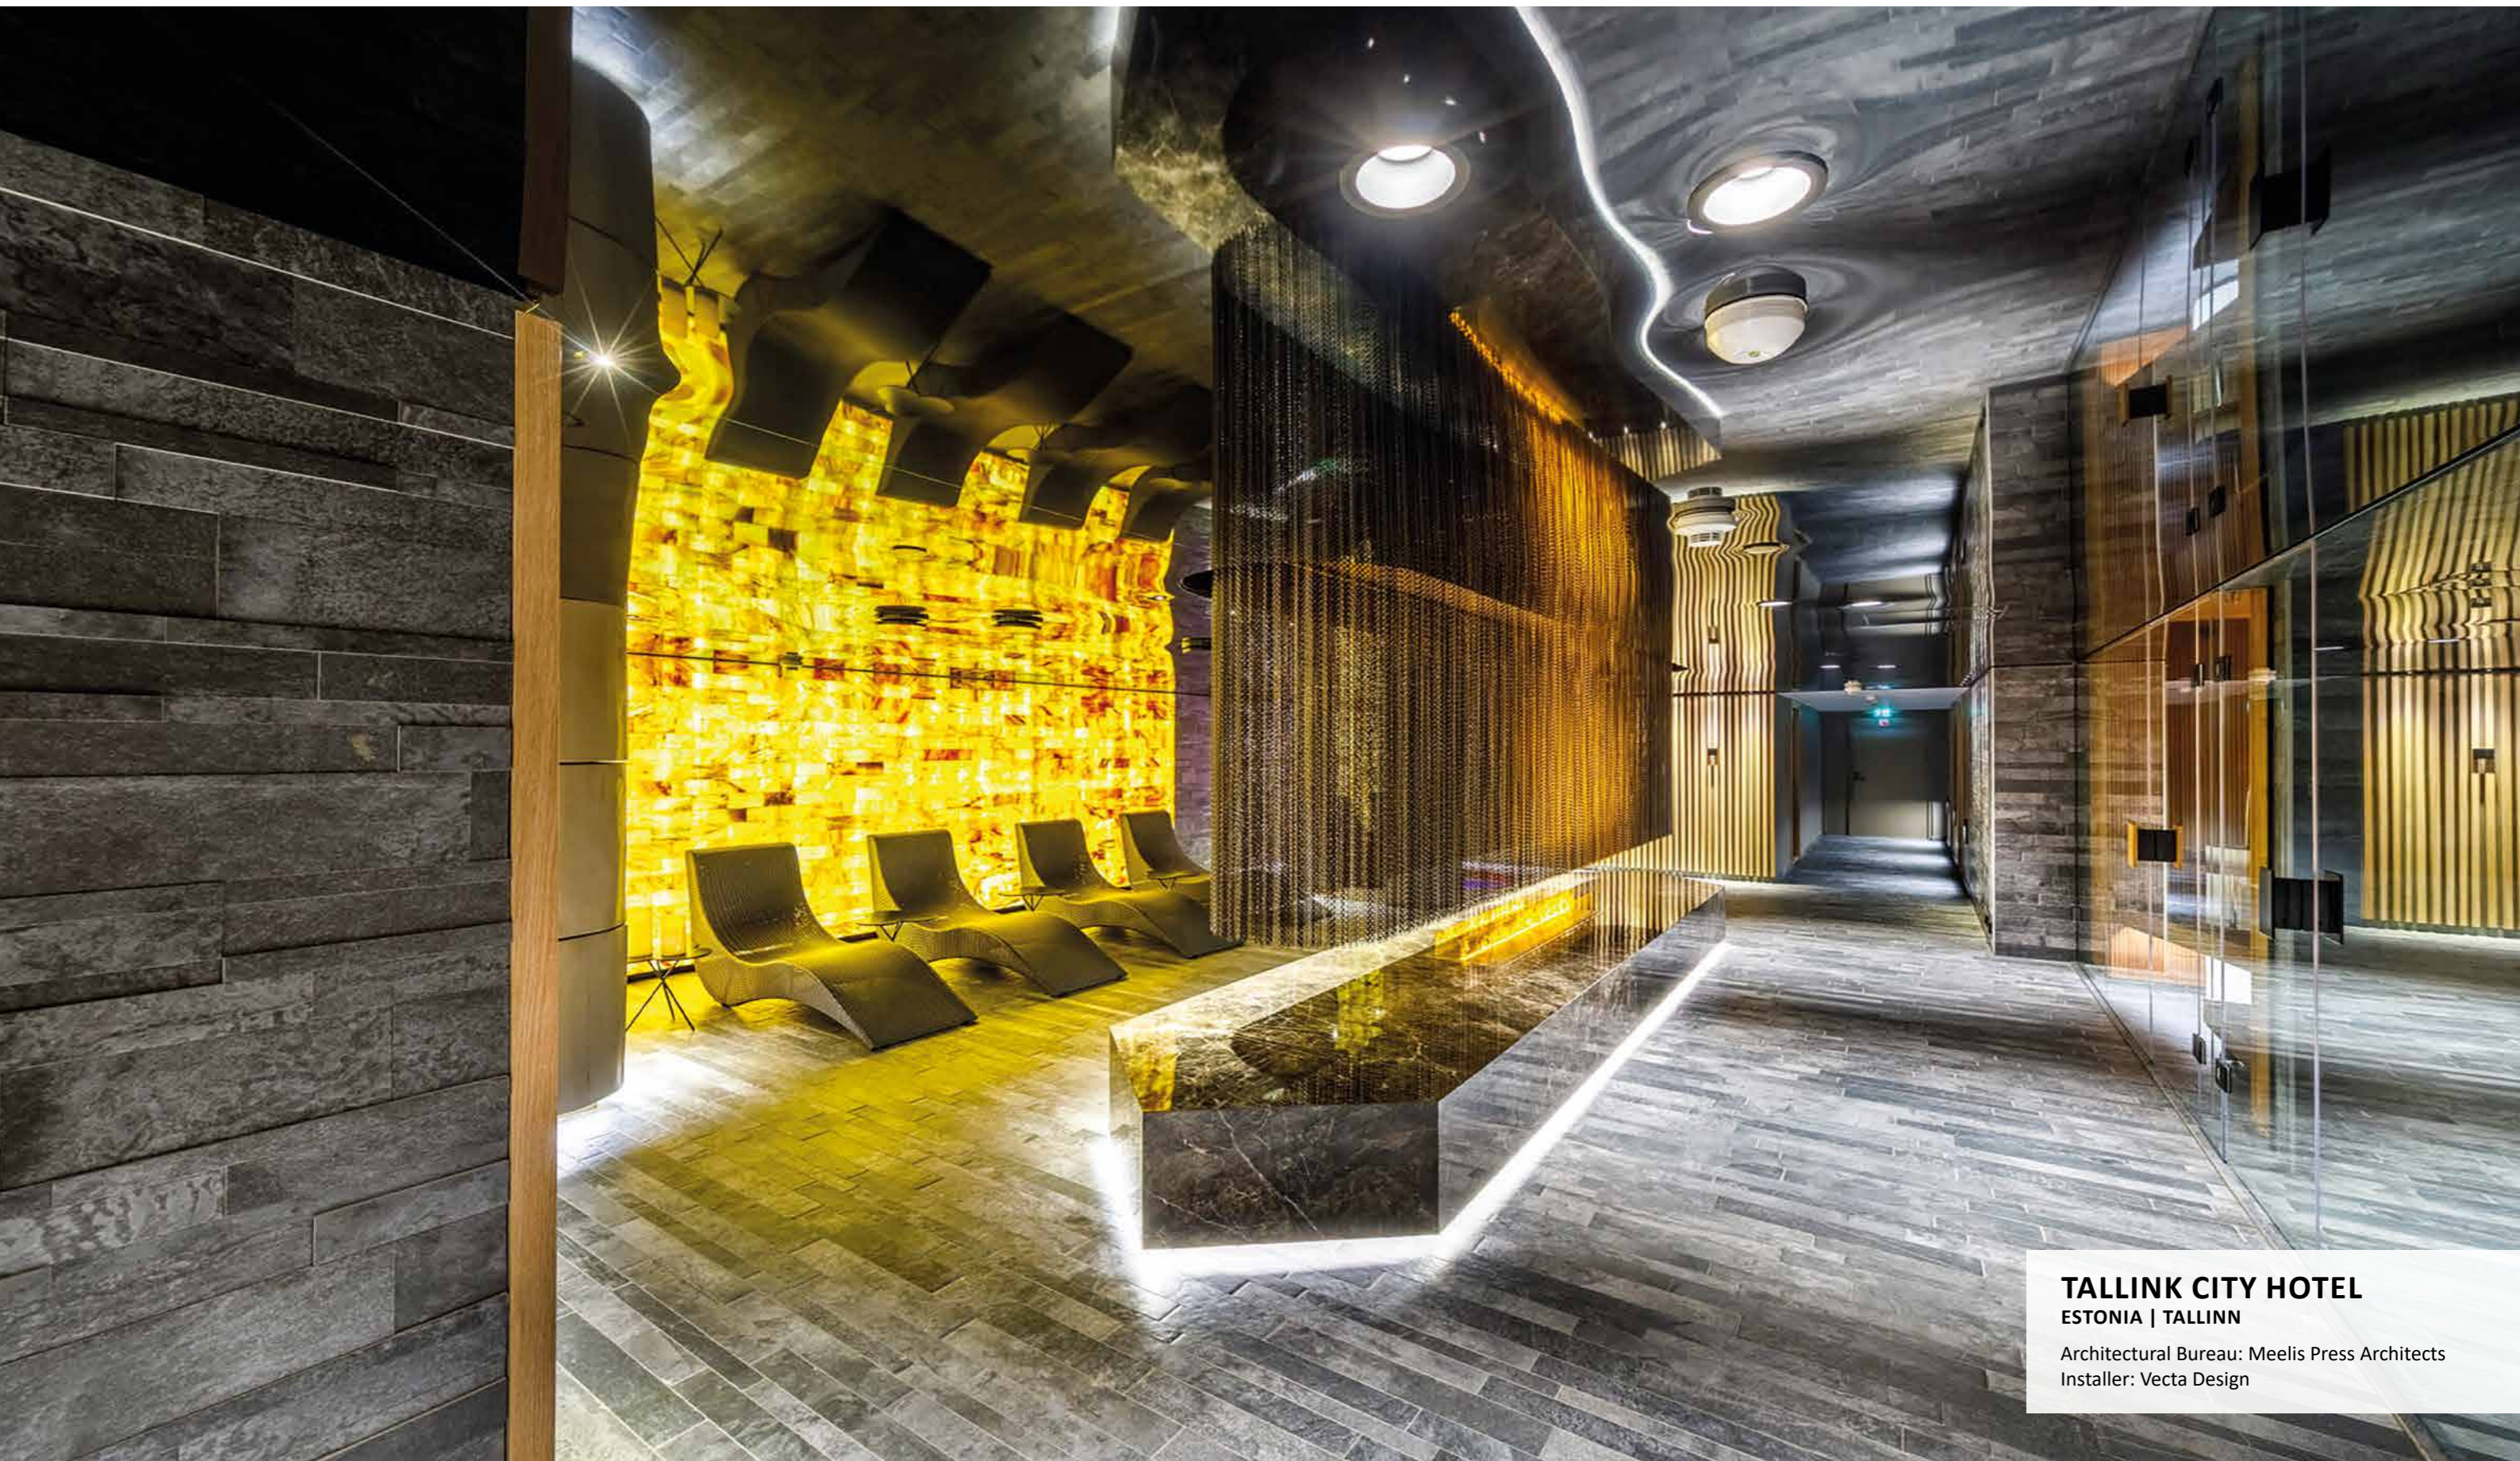

TALLINK CITY HOTEL
ESTONIA | TALLINN

Architectural Bureau: Meelis Press Architects
Installer: Vecta Design