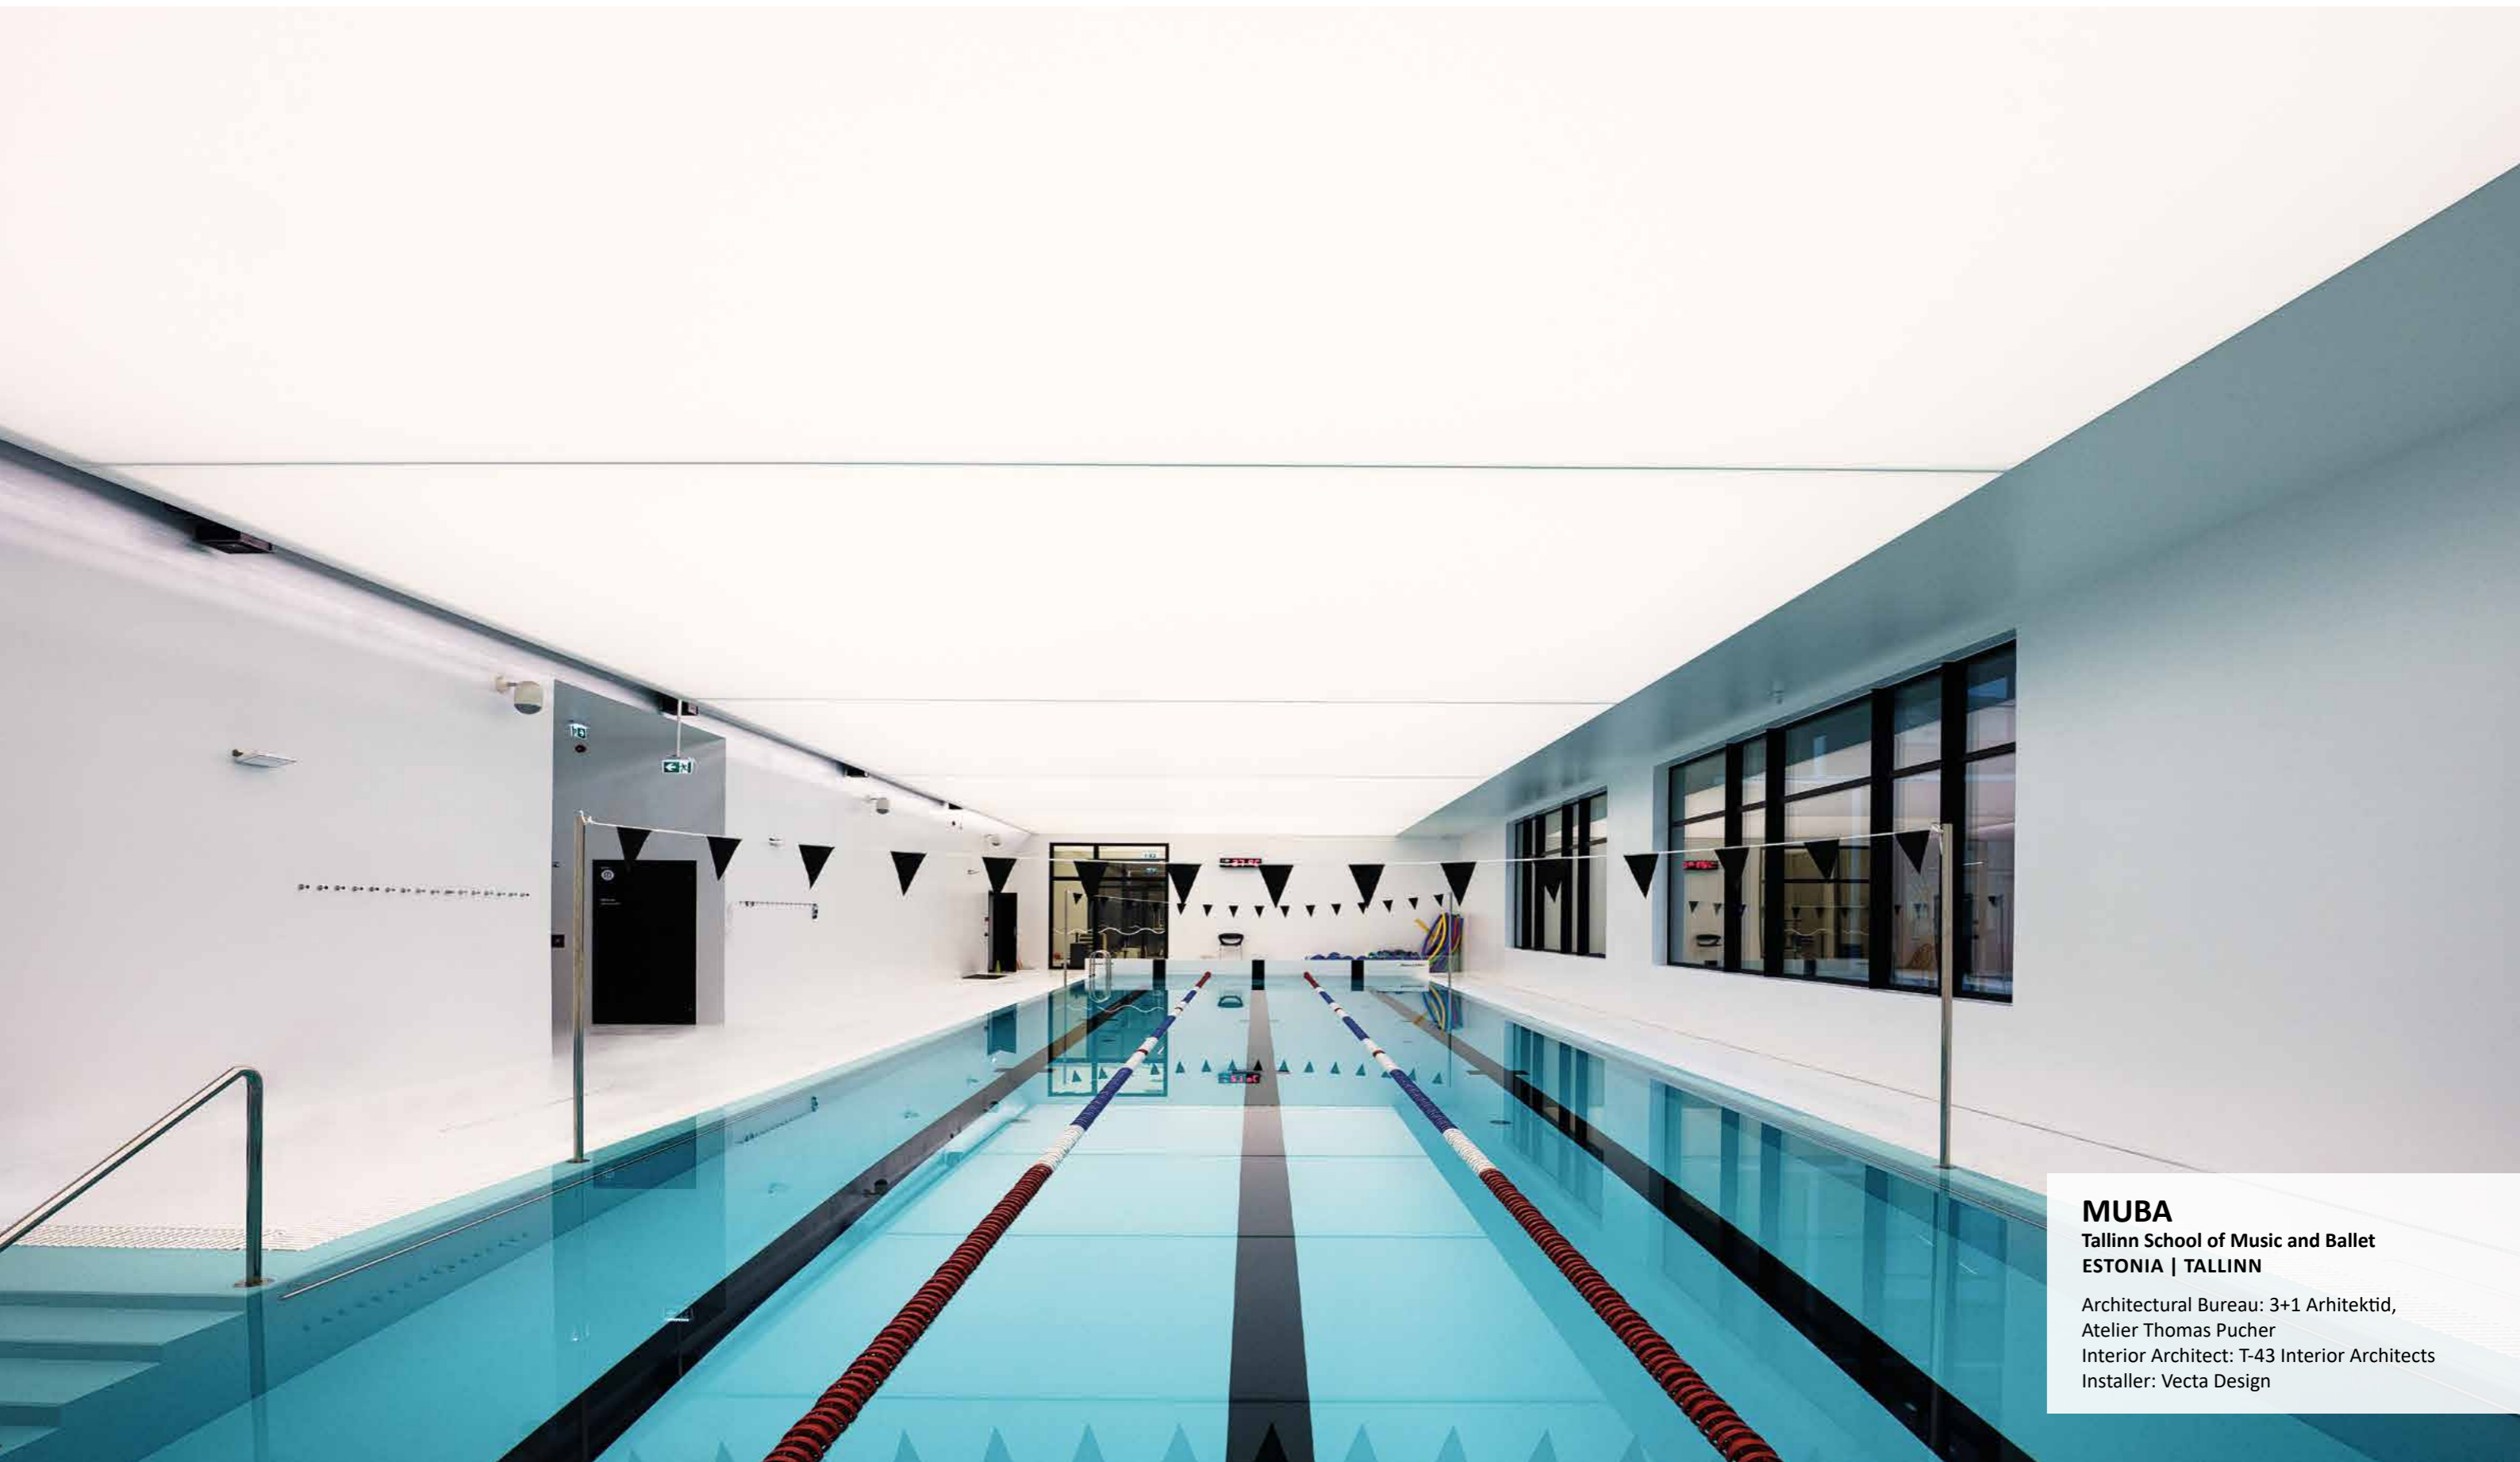

MUBA
Tallinn School of Music and Ballet
ESTONIA | TALLINN

Architectural Bureau: 3+1 Arhitektid,
Atelier Thomas Pucher
Interior Architect: T-43 Interior Architects
Installer: Vecta Design