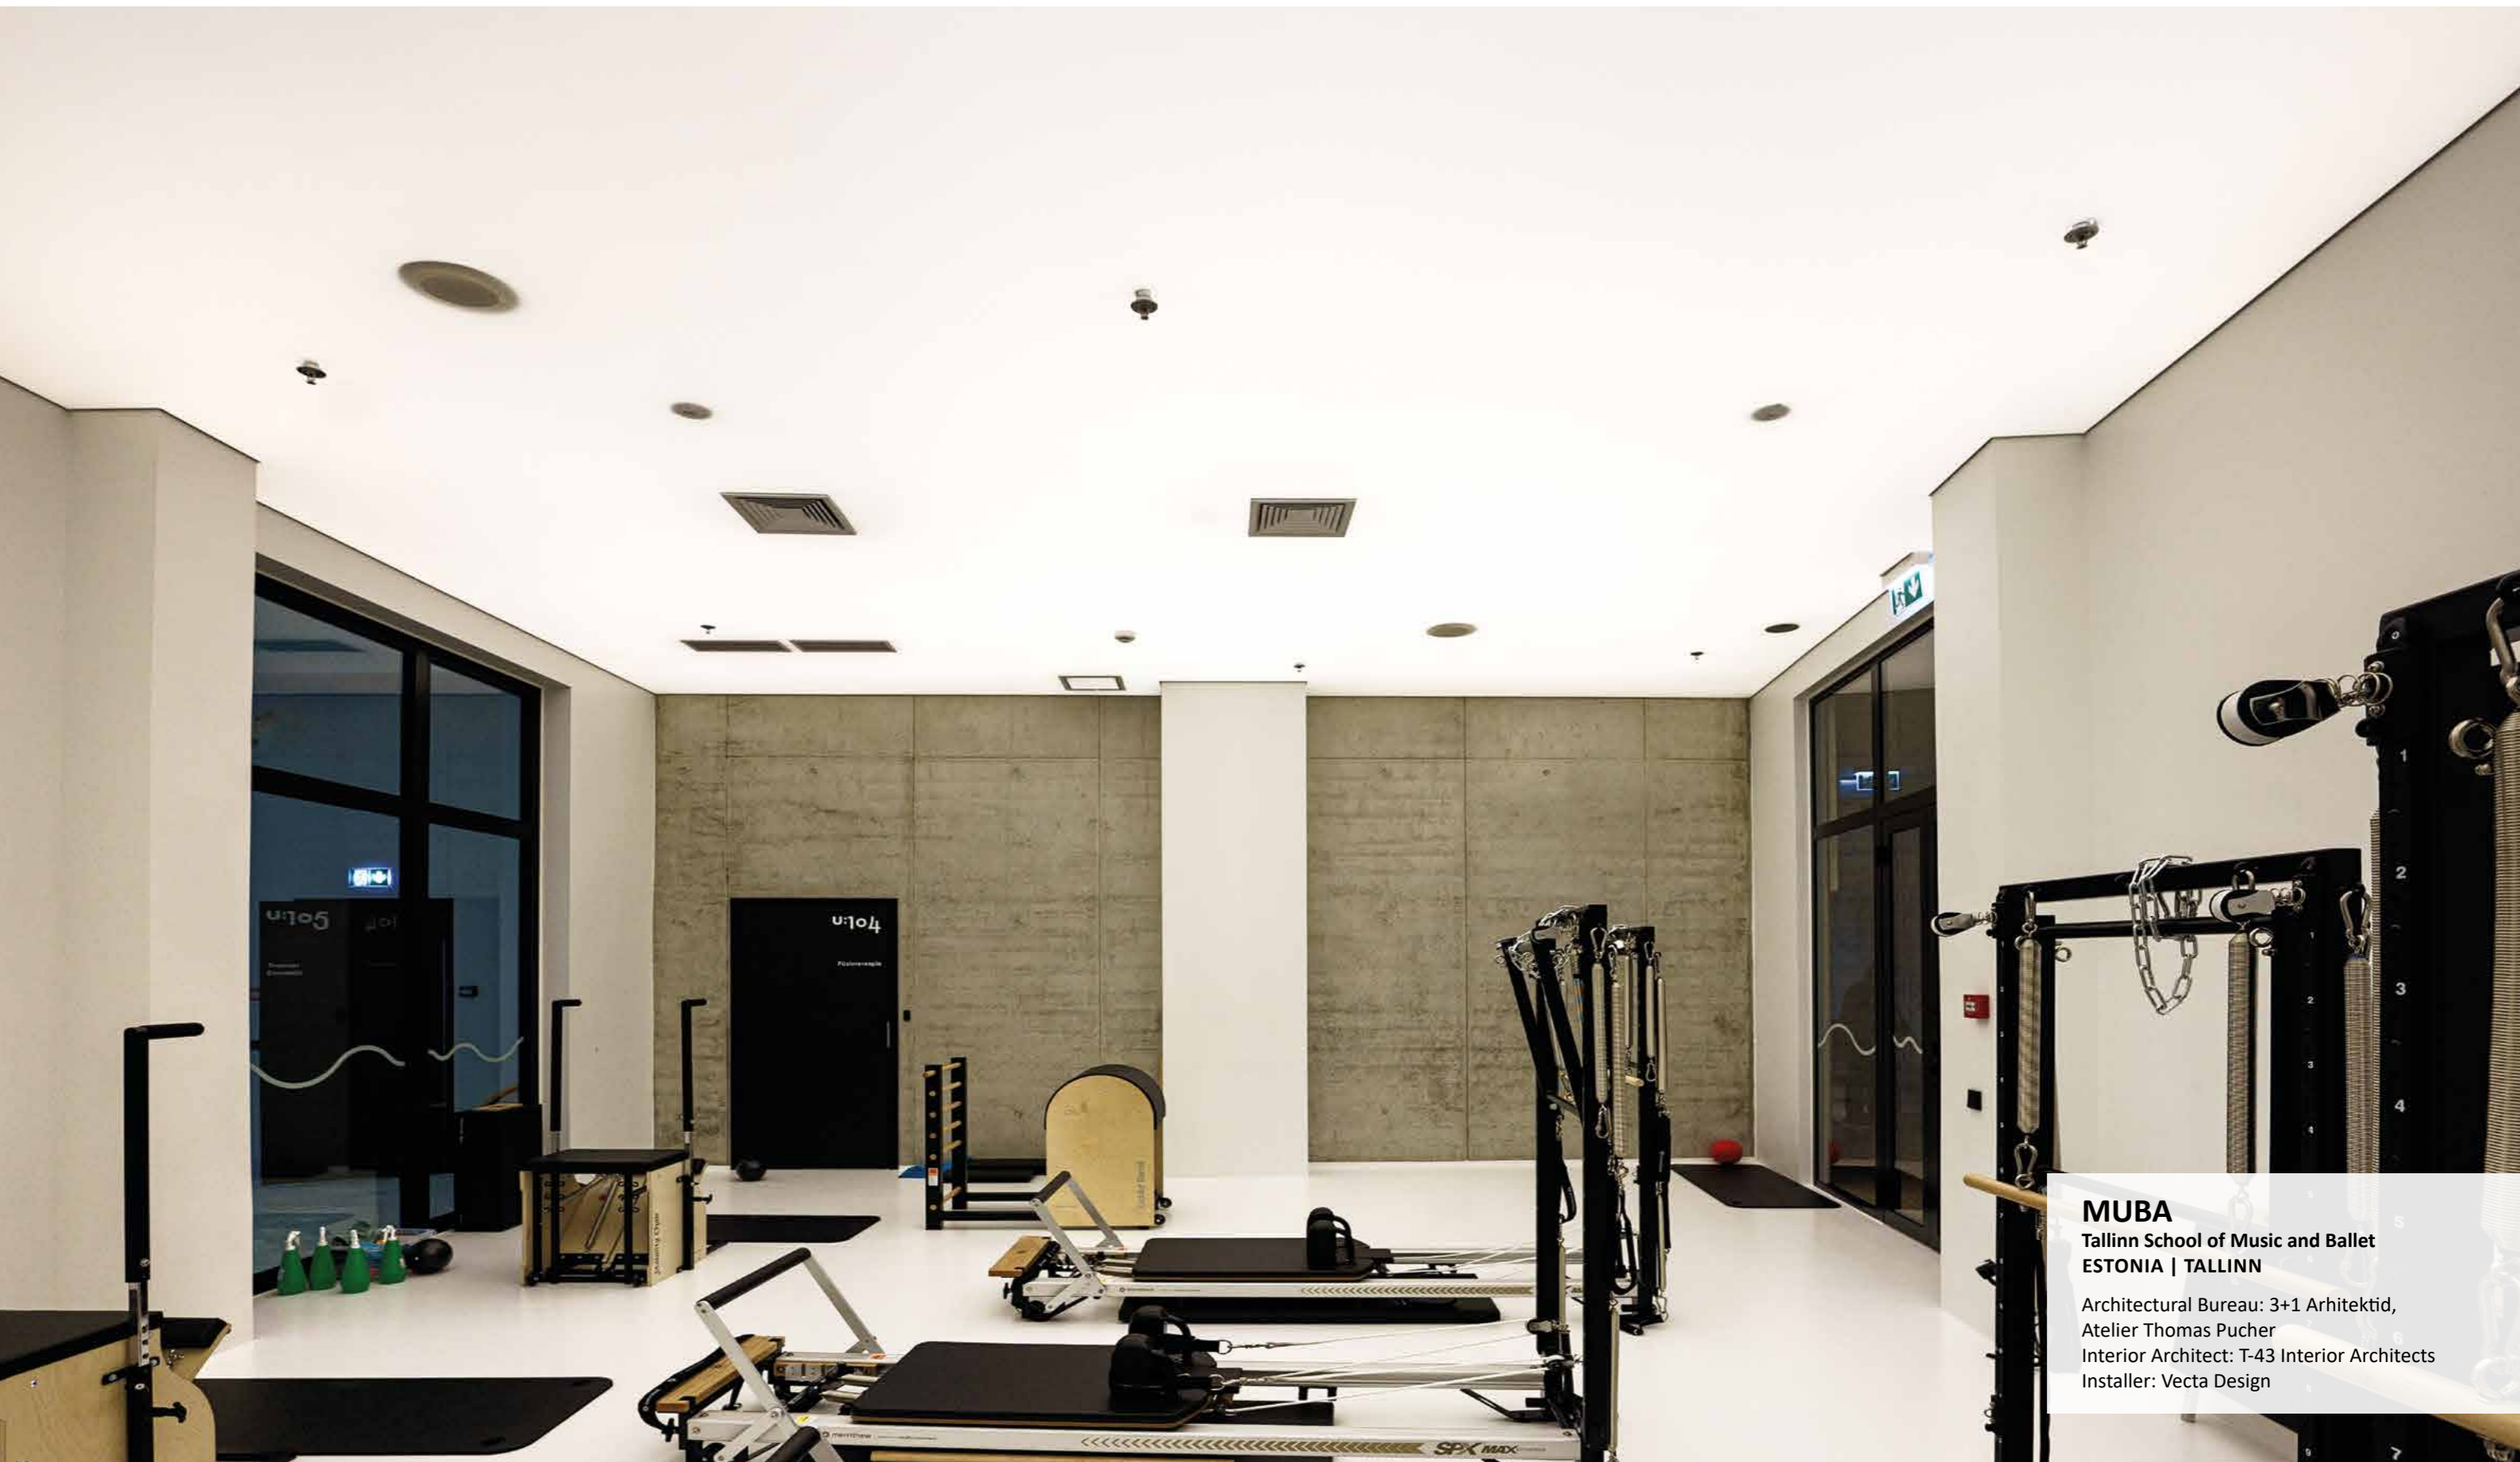

MUBA
Tallinn School of Music and Ballet
ESTONIA | TALLINN

Architectural Bureau: 3+1 Arhitektid,
Atelier Thomas Pucher
Interior Architect: T-43 Interior Architects
Installer: Vecta Design