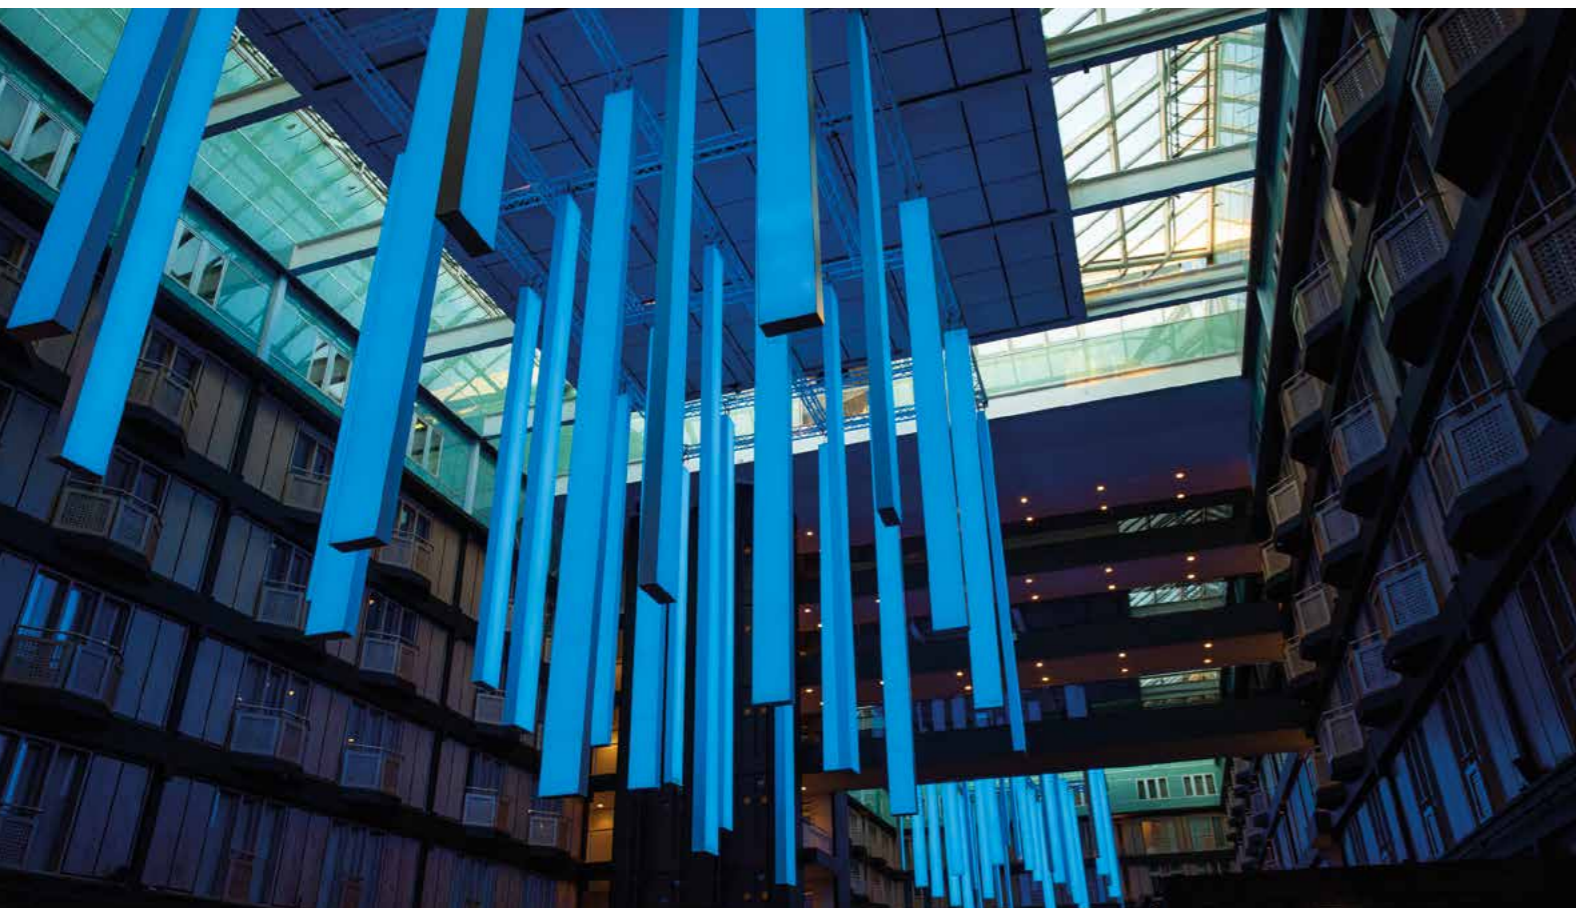

**THE RADISSON BLU SCANDINAVIA HOTEL
SWEDEN | GOTHENBURG**

Project artist / concept / design / planning: Lighting Design Collective
Display content / visuals / showreel: Skandal Technologies
Installer: Vecta Design