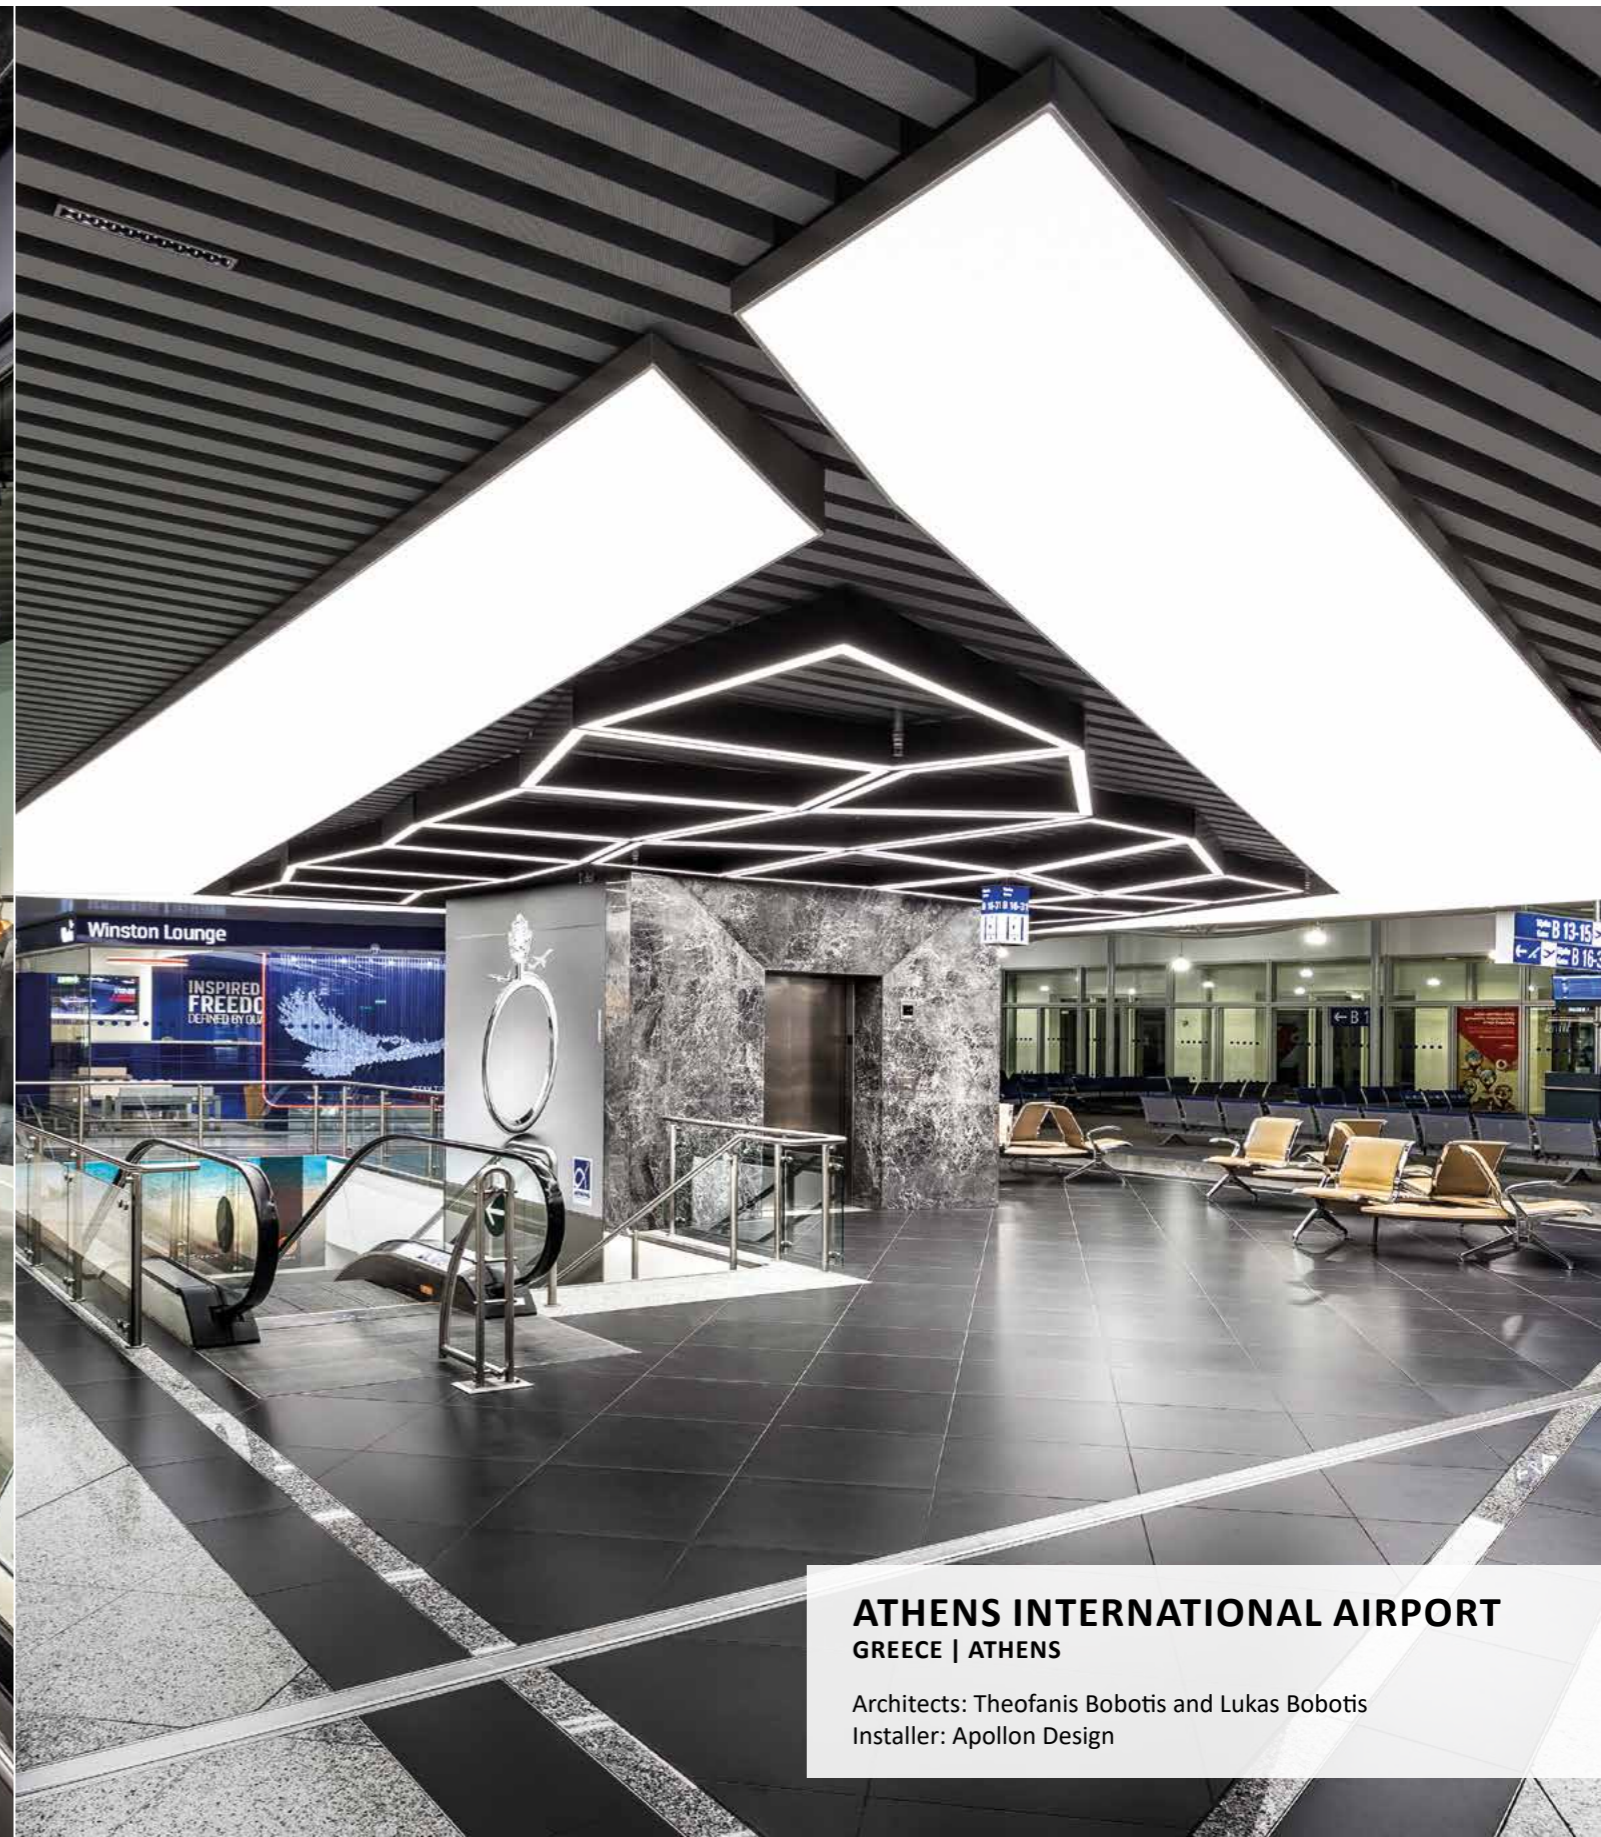

ATHENS INTERNATIONAL AIRPORT
GREECE | ATHENS

Architects: Theofanis Bobotis and Lukas Bobotis
Installer: Apollon Design