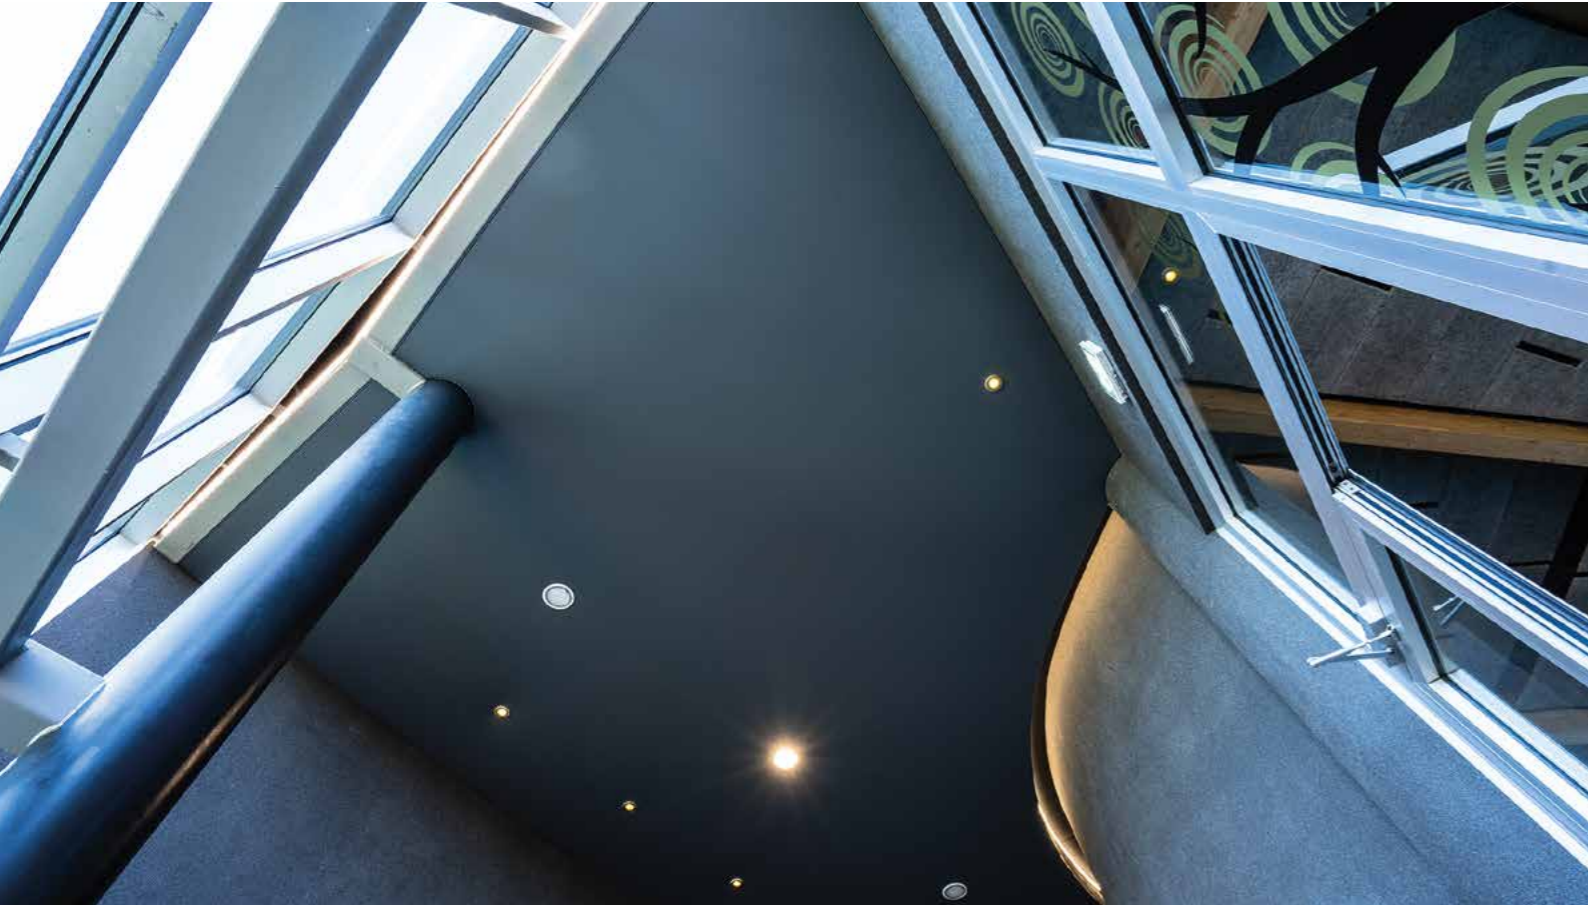

TERVISE PARADIIS SPA HOTEL & WATER PARK
ESTONIA | PÄRNU

Architectural Bureau: Stúdio Gadis
Interior Architect: Riia Oja
Installer: Vecta Design