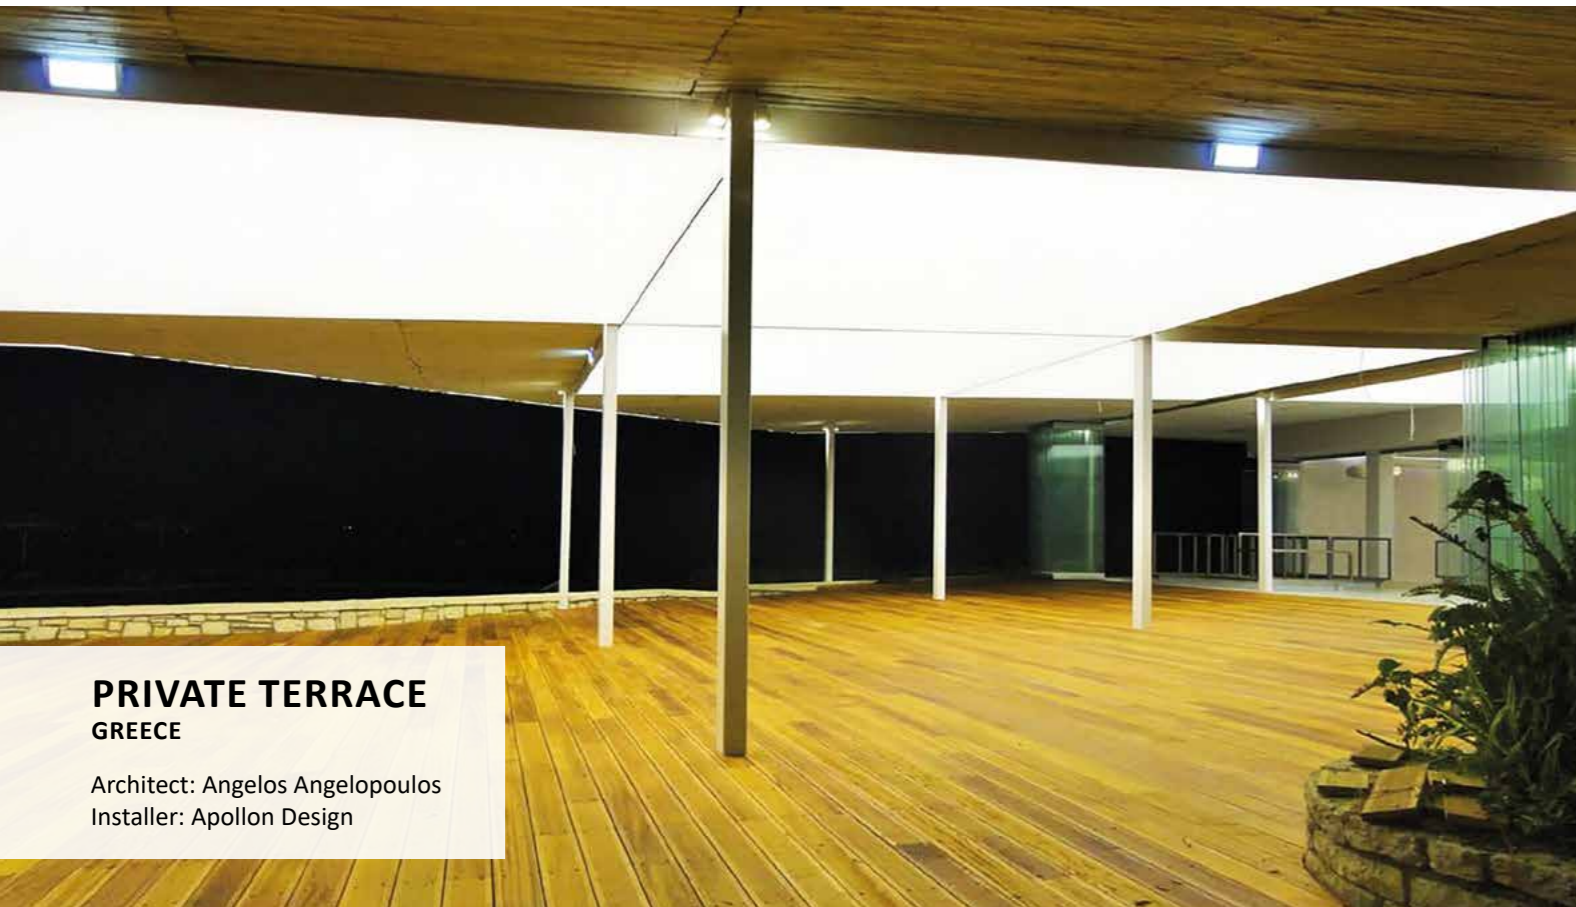

**TRANSFERWISE OFFICE**  
ESTONIA | TALLINN  
Architectural Bureau: Superellips  
Installer: Vecta Design

**PRIVATE TERRACE**  
GREECE

Architect: Angelos Angelopoulos  
Installer: Apollon Design

**HAMMAM POOL**  
IRAN