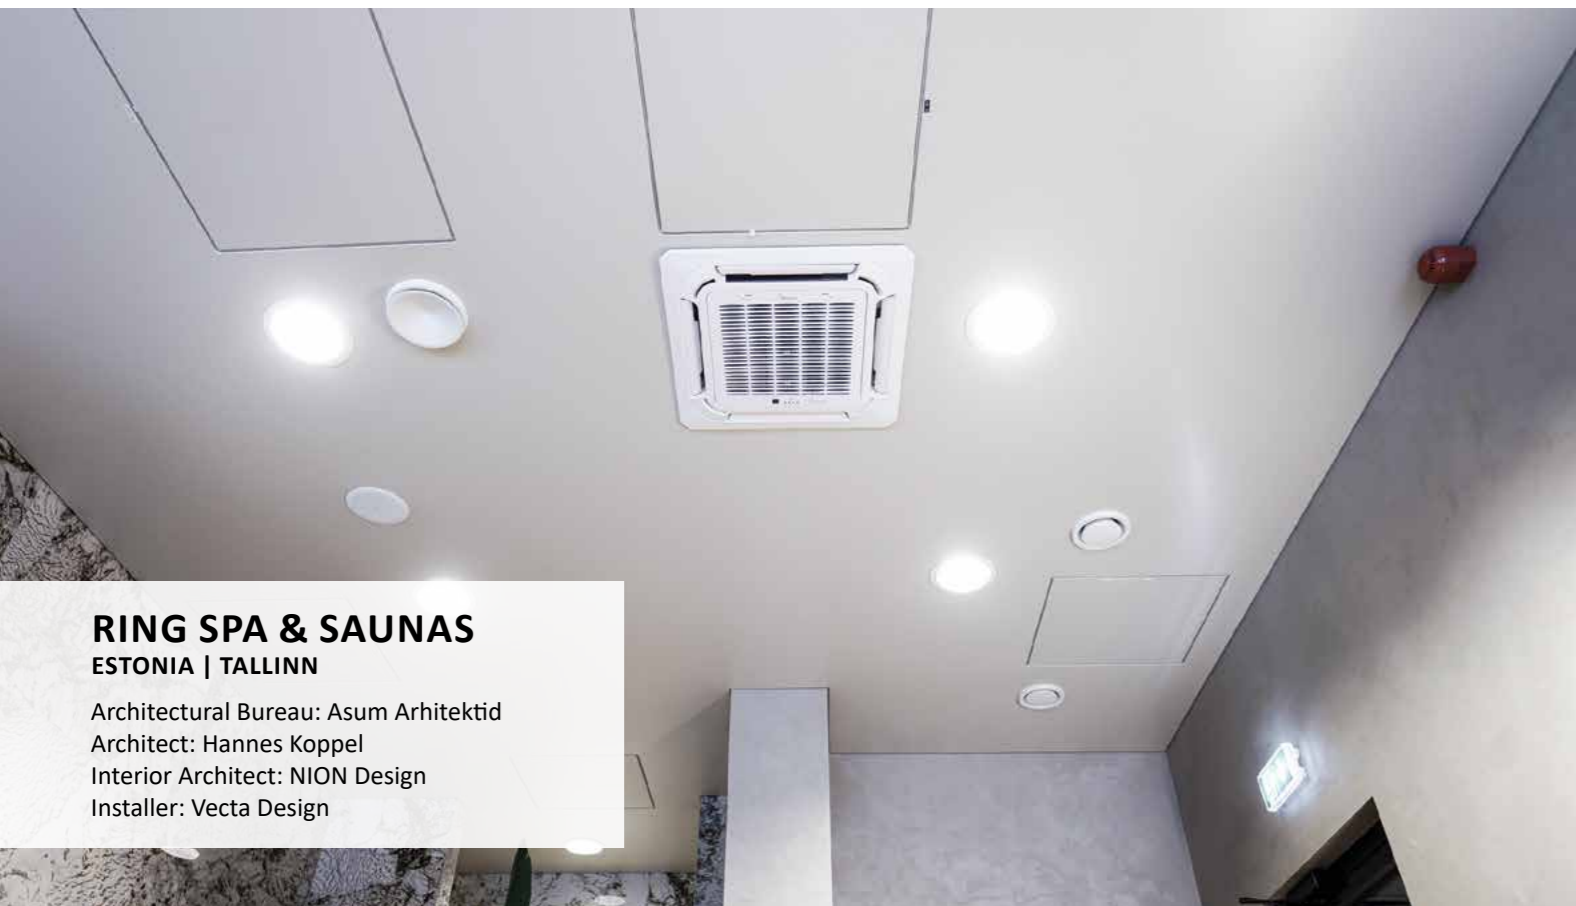

RING SPA & SAUNAS
ESTONIA | TALLINN

Architectural Bureau: Asum Arhitektid
Architect: Hannes Koppel
Interior Architect: NION Design
Installer: Vecta Design