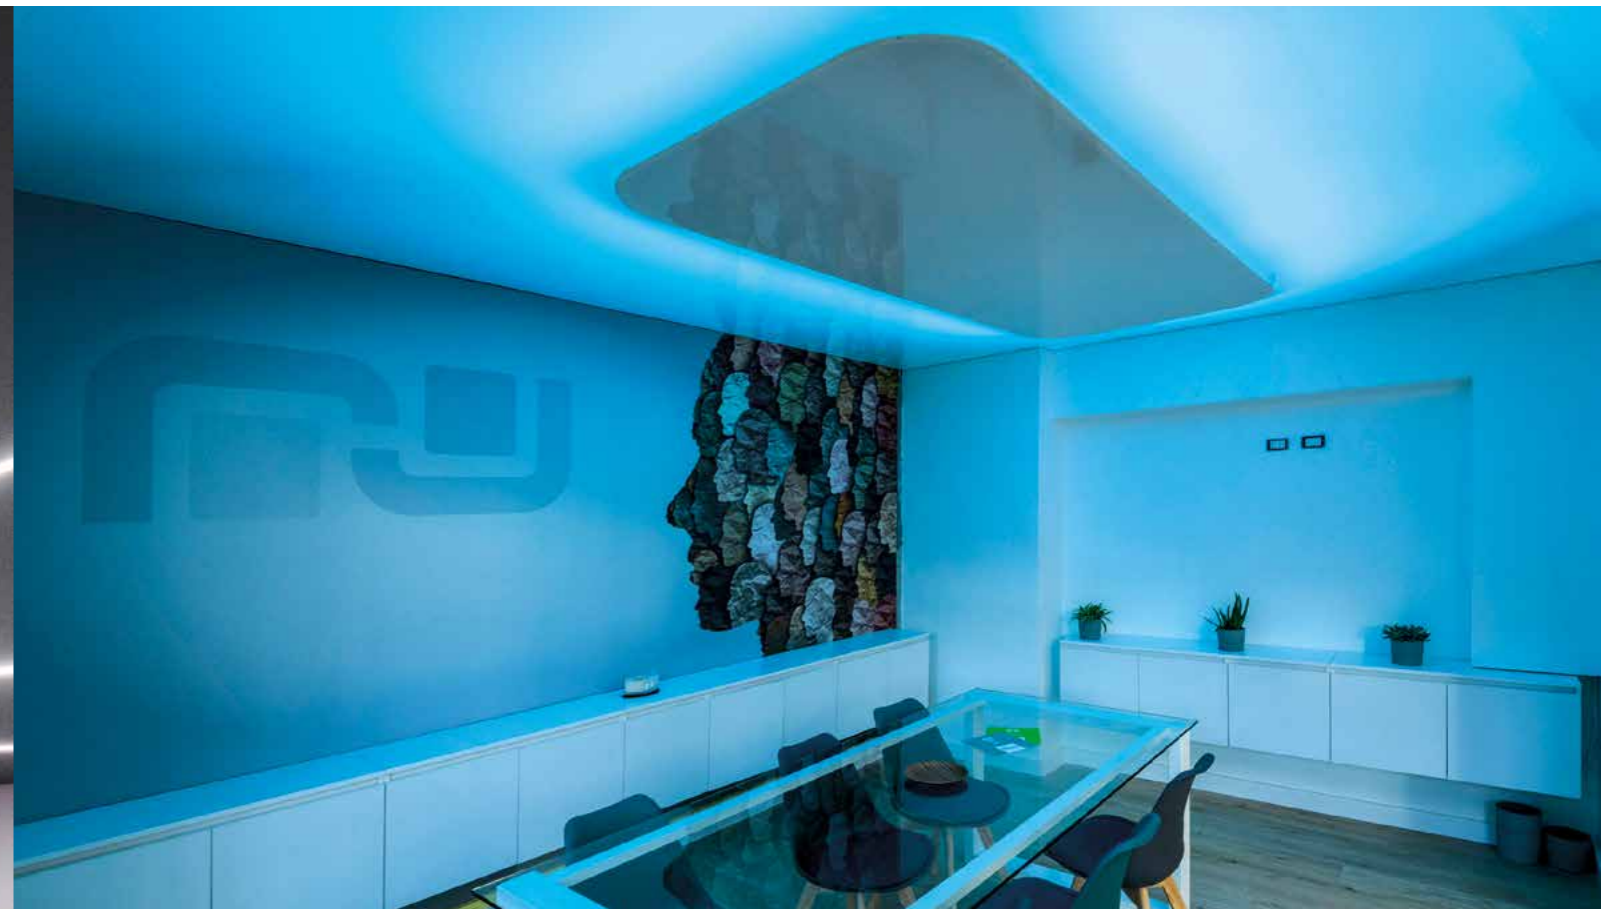

RIQUALIFICHIAMO OFFICE
ITALY

Installer: Riqualfichiamo