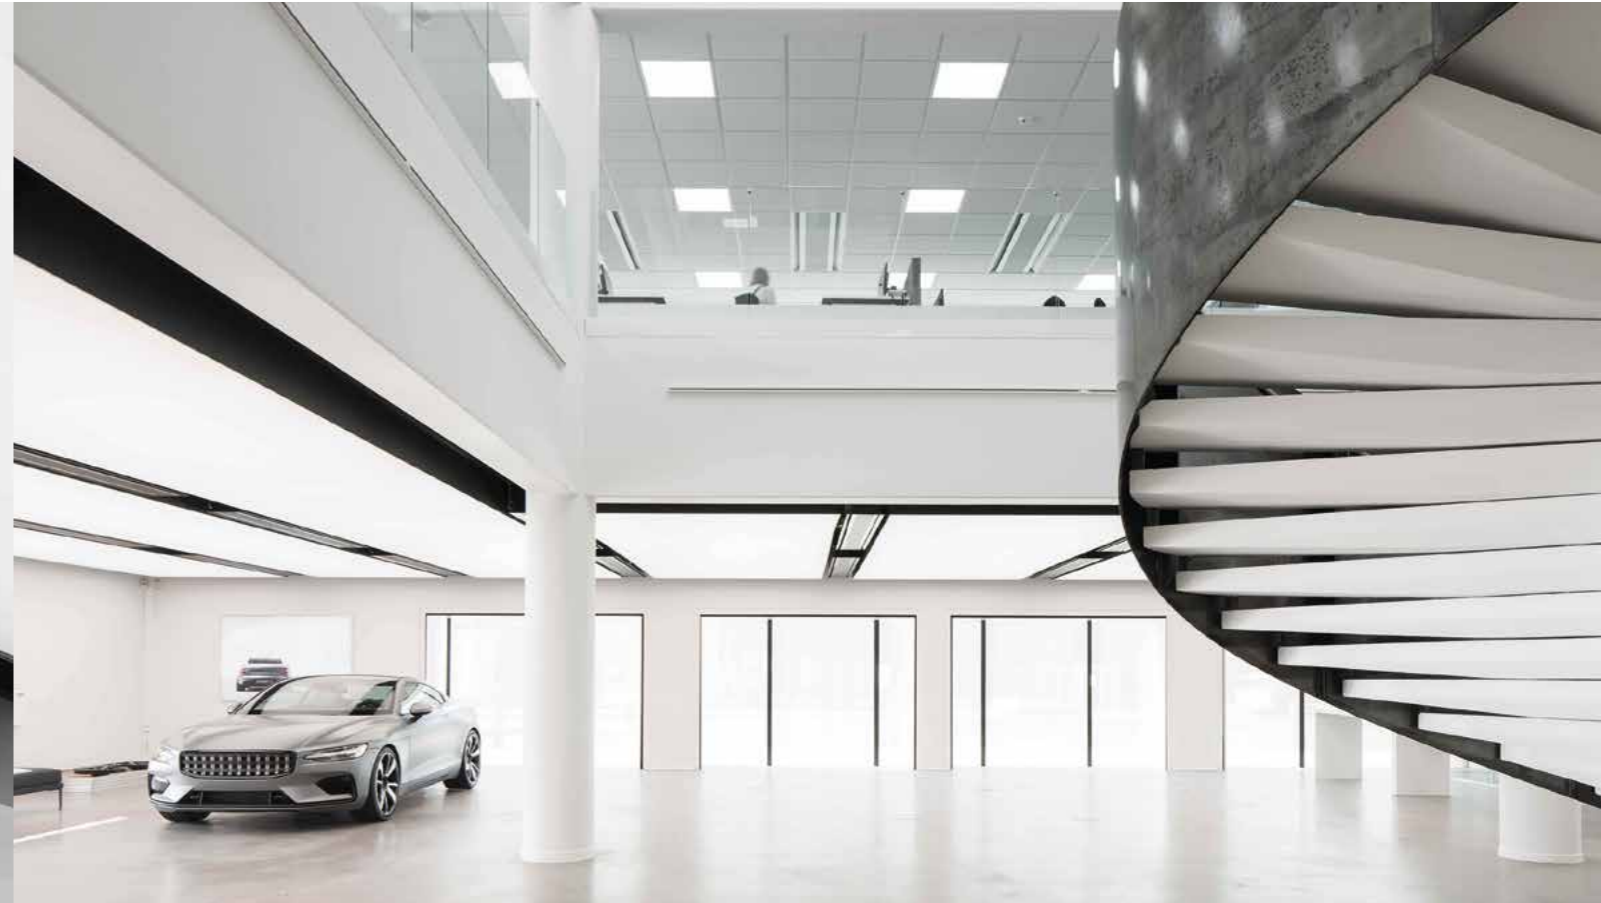

POLESTAR'S HQ & SHOWROOM
SWEDEN | GOTHENBURG

Installer: Montagegruppen