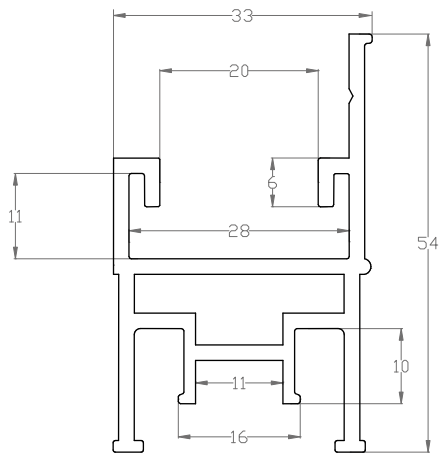

**AL 11**  
constructive profile

**AL 13 W**  
white wall profile

**AL 14**  
modular and lighting  
profile

**TABLE OF ALUMINIUM PROFILES**

**AL 15 A**  
separator anodised profile

**AL 16 W**  
white modular profile

**AL 17**  
constructive profile,  
works with AL 16 W

**AL 17 Double**  
constructive profile,  
works with AL 16 W

**AL 18 A Key Light**  
modular and lighting anodised profile

**AL 19 Luca**  
modular profile