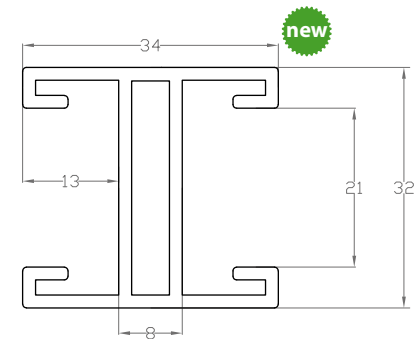

**AL 11**  
constructive profile

**AL 13 W**  
white wall profile

**AL 14**  
modular and lighting  
profile

**TABLE OF ALUMINIUM PROFILES**

**AL 15 A**  
separator anodised profile

**AL 16 W**  
white modular profile

**AL 17**  
constructive profile,  
works with AL 16 W

**AL 17 Double**  
constructive profile,  
works with AL 16 W

**AL 18 A Key Light**  
modular and lighting anodised profile

**AL 19 Luca**  
modular profile