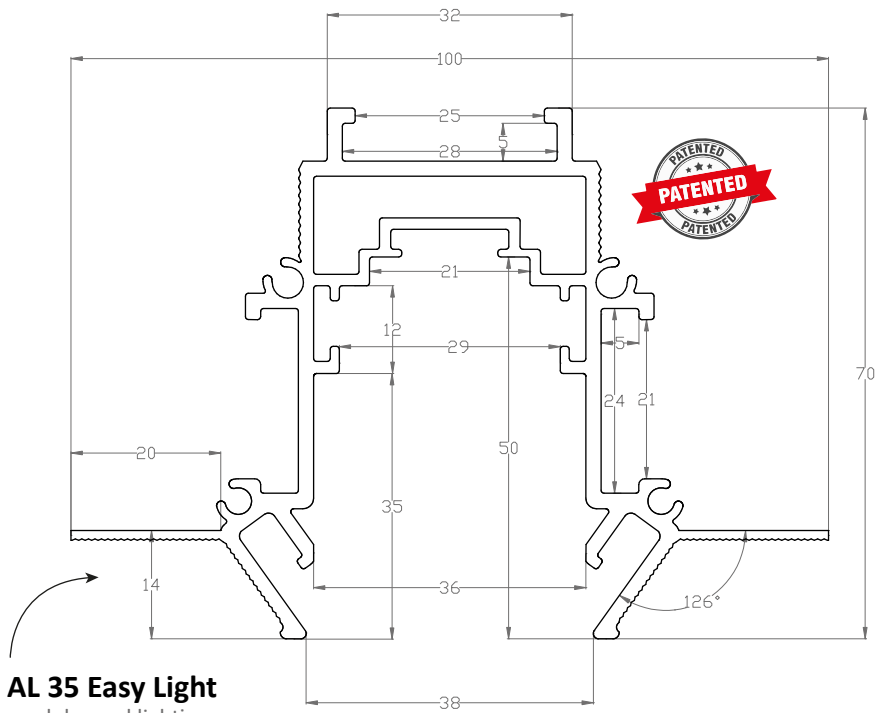

**AL 20 A Crown Light**  
modular and lighting anodised profile

**TABLE OF ALUMINIUM PROFILES**

**AL 22 VECTA EXPO**  
modular and lighting profile

**AL 23 A Combi Light**  
modular and lighting  
anodised profile

**AL 24 A**  
modular profile for traps,  
Vecta Easy Access System

**PVC PROFILES**

**PC 12 + PC 13**  
pvc profile  
+ pvc decoration strip

**PC 15 + PC 13**  
pvc ceiling profile  
+ pvc decoration strip

**AL 35 Easy Light**  
modular and lighting  
black profile

**AL 41 Easy Light G2**  
modular and lighting  
black profile

**AL 36 A**  
modular and lighting  
anodised profile

**AL 37 A**  
modular and lighting  
anodised profile