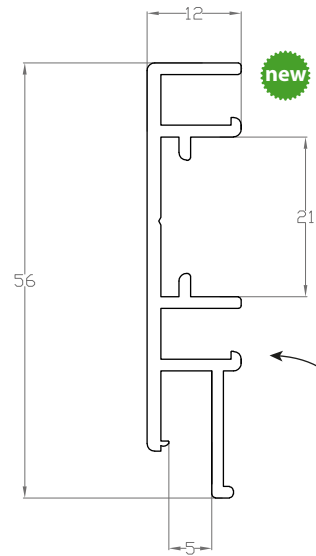

**AL 24 A**  
modular profile for traps,  
Vecta Easy Access System

**PVC PROFILES**

**PC 12 + PC 13**  
pvc profile  
+ pvc decoration strip

**PC 15 + PC 13**  
pvc ceiling profile  
+ pvc decoration strip

**AL 35 Easy Light**  
modular and lighting  
black profile

**AL 41 Easy Light G2**  
modular and lighting  
black profile

**AL 36 A**  
modular and lighting  
anodised profile

**AL 37 A**  
modular and lighting  
anodised profile

**AL 38 Bridge**  
constructive profile

**AL 39 Lighting**  
modular and lighting profile

## **PC 12 + PC 13**

pvc wall profile  
+ pvc decoration strip