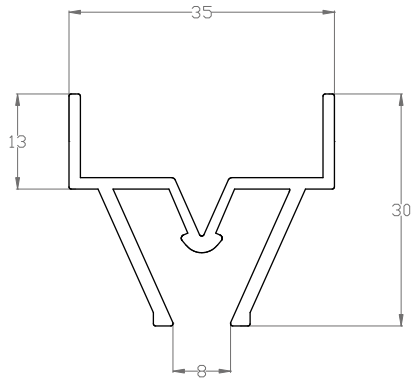

**AL 11**  
constructive profile

**AL 13 W**  
white wall profile

**AL 14**  
modular and lighting  
profile

**TABLE OF ALUMINIUM PROFILES**

**AL 15 A**  
separator anodised profile

**AL 16 W**  
white modular profile

**AL 17**  
constructive profile,  
works with AL 16 W

**AL 17 Double**  
constructive profile,  
works with AL 16 W

**AL 18 A Key Light**  
modular and lighting anodised profile

**AL 19 Luca**  
modular profile