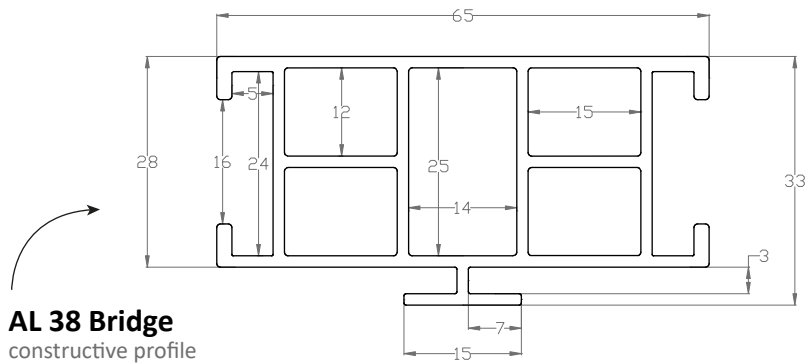

**AL 24 A**  
modular profile for traps,  
Vecta Easy Access System

**PVC PROFILES**

**PC 12 + PC 13**  
pvc profile  
+ pvc decoration strip

**PC 15 + PC 13**  
pvc ceiling profile  
+ pvc decoration strip

**AL 35 Easy Light**  
modular and lighting  
black profile

**AL 41 Easy Light G2**  
modular and lighting  
black profile

**AL 36 A**  
modular and lighting  
anodised profile

**AL 37 A**  
modular and lighting  
anodised profile

**AL 38 Bridge**  
constructive profile

**AL 39 Lighting**  
modular and lighting profile