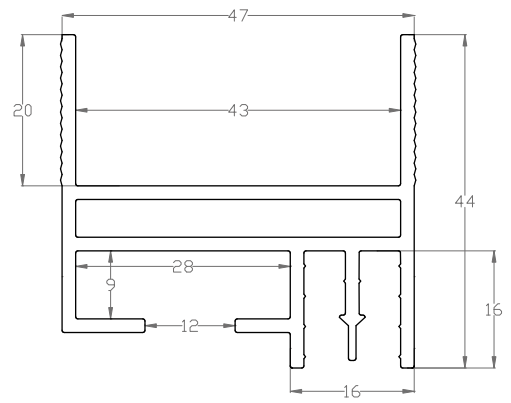

**AL 20 A Crown Light**  
modular and lighting anodised profile

**TABLE OF ALUMINIUM PROFILES**

**AL 22 VECTA EXPO**  
modular and lighting profile

**AL 23 A Combi Light**  
modular and lighting  
anodised profile

**AL 24 A**  
modular profile for traps,  
Vecta Easy Access System

**PVC PROFILES**

**PC 12 + PC 13**  
pvc profile  
+ pvc decoration strip

**PC 15 + PC 13**  
pvc ceiling profile  
+ pvc decoration strip