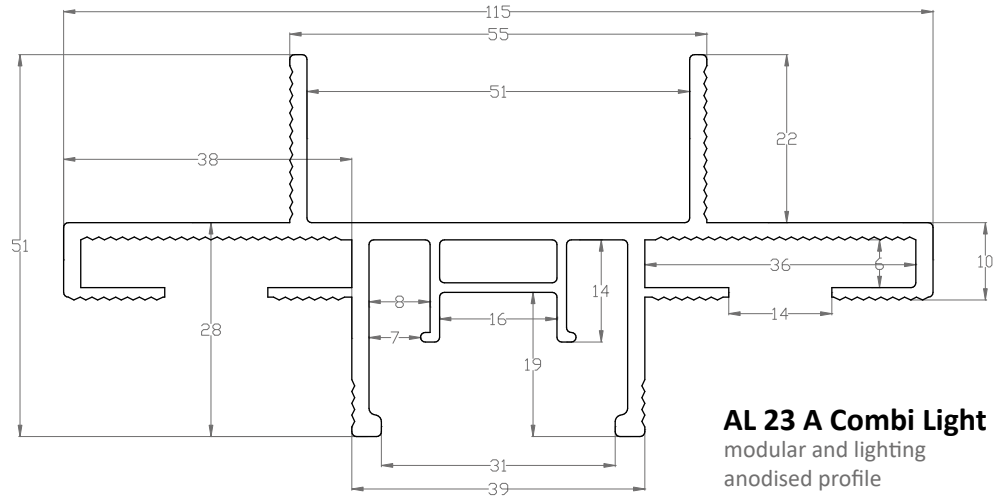

AL 23 A Combi Light
modular and lighting
anodised profile