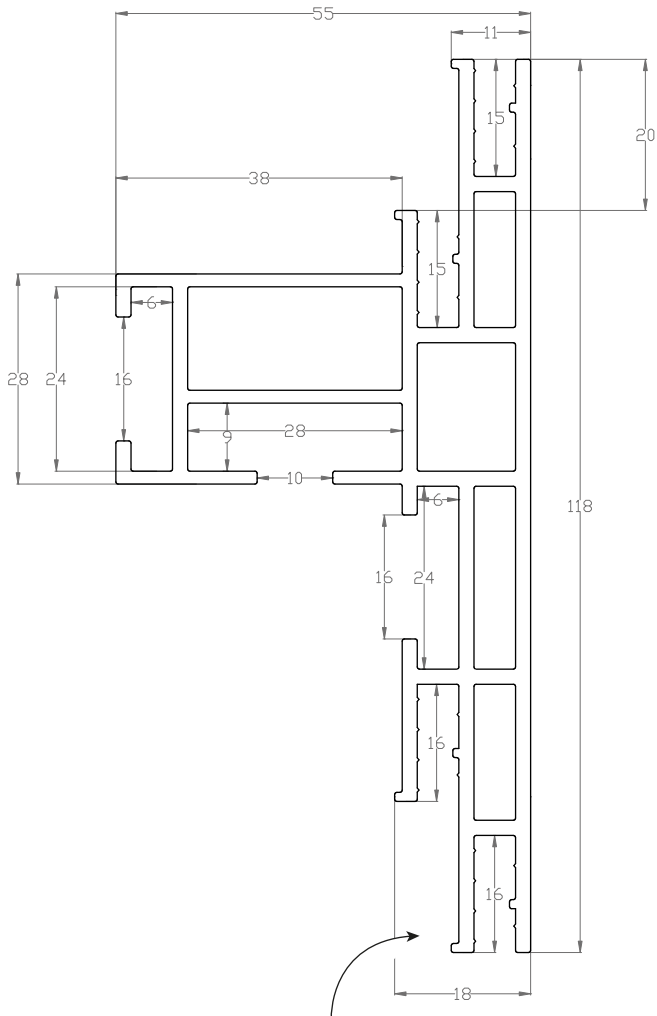

**AL 11**  
constructive profile

**AL 13 W**  
white wall profile

**AL 14**  
modular and lighting  
profile

**TABLE OF ALUMINIUM PROFILES**

**AL 15 A**  
separator anodised profile

**AL 16 W**  
white modular profile

**AL 17**  
constructive profile,  
works with AL 16 W

**AL 17 Double**  
constructive profile,  
works with AL 16 W

**AL 18 A Key Light**  
modular and lighting anodised profile

**AL 19 Luca**  
modular profile

**AL 20 A Crown Light**  
modular and lighting anodised profile

**TABLE OF ALUMINIUM PROFILES**

**AL 22 VECTA EXPO**  
modular and lighting profile

**AL 23 A Combi Light**  
modular and lighting  
anodised profile

**AL 24 A**  
modular profile for traps,  
Vecta Easy Access System

**PVC PROFILES**

**PC 12 + PC 13**  
pvc profile  
+ pvc decoration strip

**PC 15 + PC 13**  
pvc ceiling profile  
+ pvc decoration strip