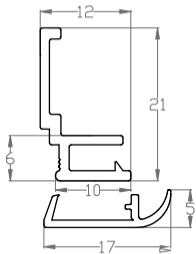

**AL 24 A**  
modular profile for traps,  
Vecta Easy Access System

**PVC PROFILES**

**PC 12 + PC 13**  
pvc profile  
+ pvc decoration strip

**PC 15 + PC 13**  
pvc ceiling profile  
+ pvc decoration strip

**AL 35 Easy Light**  
modular and lighting  
black profile

**AL 41 Easy Light G2**  
modular and lighting  
black profile

**AL 36 A**  
modular and lighting  
anodised profile

**AL 37 A**  
modular and lighting  
anodised profile

**AL 38 Bridge**  
constructive profile

**AL 39 Lighting**  
modular and lighting profile

## **PC 12 + PC 13**

pvc wall profile  
+ pvc decoration strip