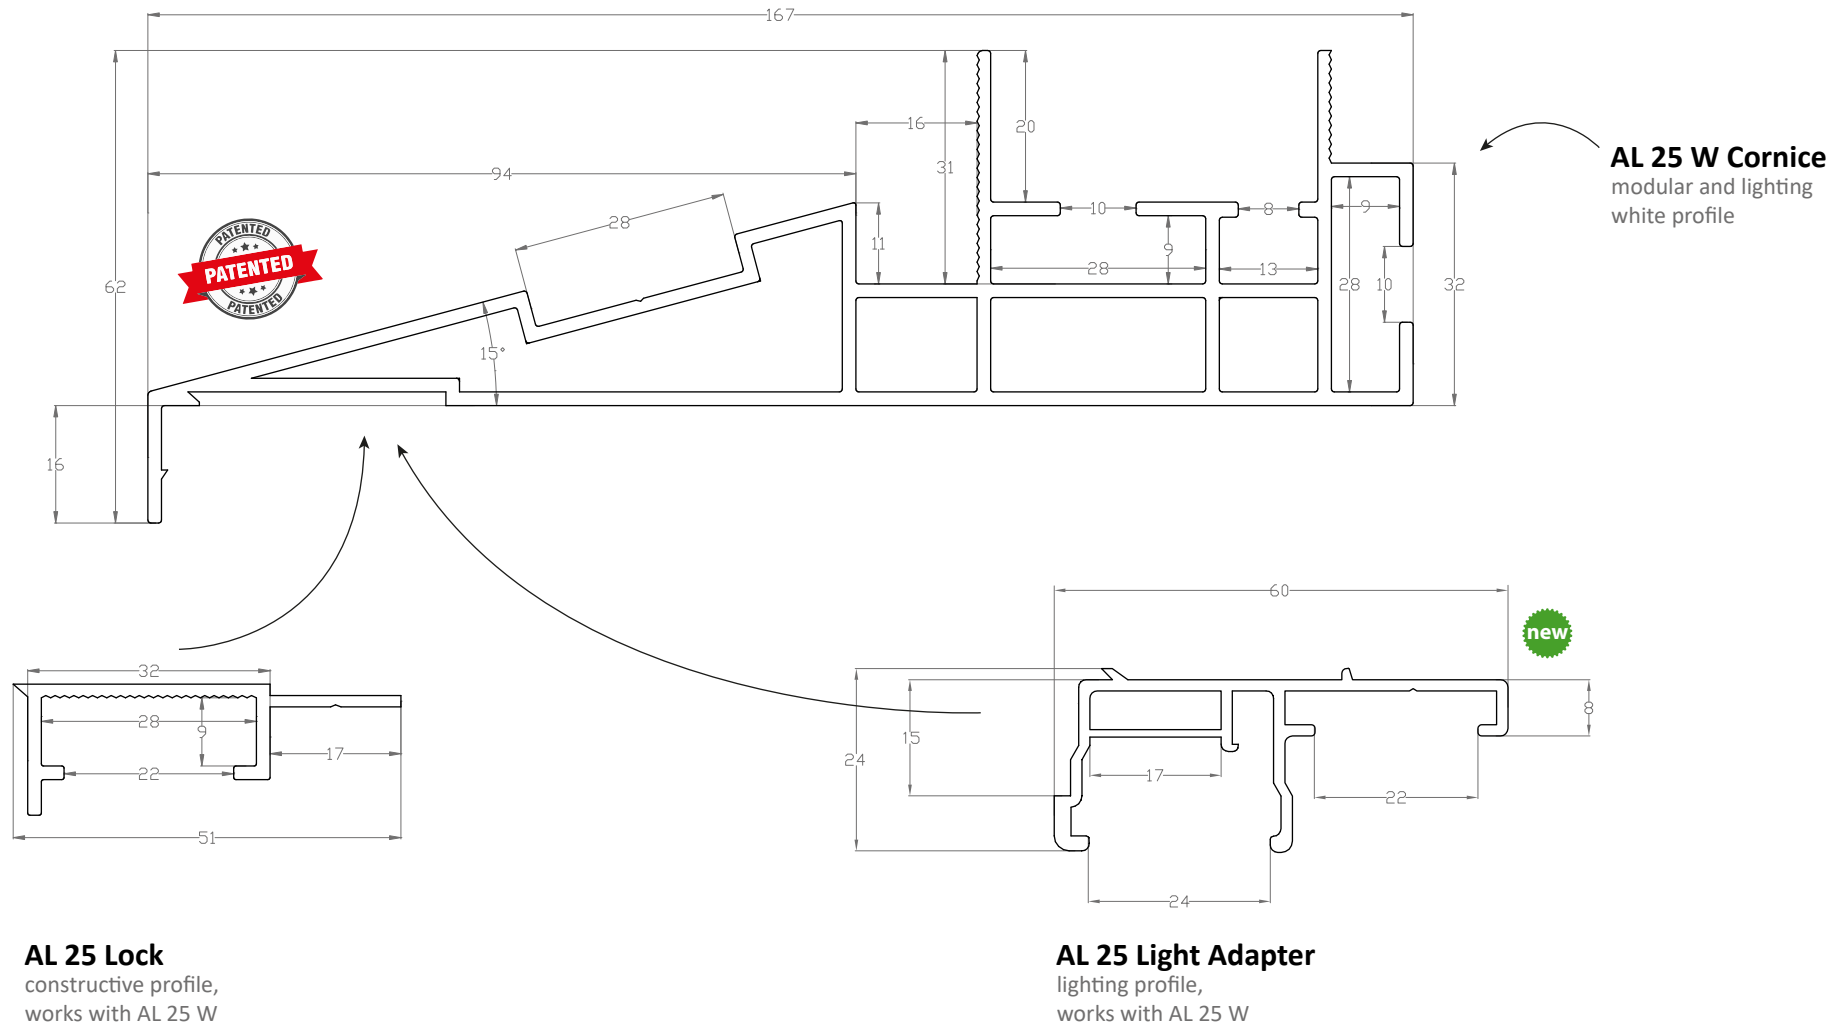

**AL 20 A Crown Light**  
modular and lighting anodised profile

**TABLE OF ALUMINIUM PROFILES**

**AL 22 VECTA EXPO**  
modular and lighting profile

**AL 23 A Combi Light**  
modular and lighting  
anodised profile

**AL 24 A**  
modular profile for traps,  
Vecta Easy Access System

**PVC PROFILES**

**PC 12 + PC 13**  
pvc profile  
+ pvc decoration strip

**PC 15 + PC 13**  
pvc ceiling profile  
+ pvc decoration strip

**AL 35 Easy Light**  
modular and lighting  
black profile

**AL 41 Easy Light G2**  
modular and lighting  
black profile

**AL 36 A**  
modular and lighting  
anodised profile

**AL 37 A**  
modular and lighting  
anodised profile