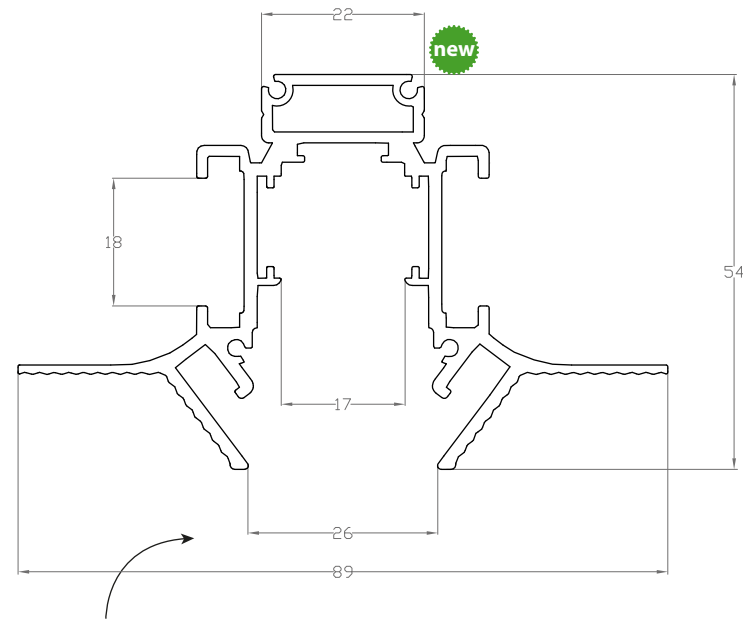

**AL 20 A Crown Light**  
modular and lighting anodised profile

**TABLE OF ALUMINIUM PROFILES**

**AL 22 VECTA EXPO**  
modular and lighting profile

**AL 23 A Combi Light**  
modular and lighting  
anodised profile

**AL 24 A**  
modular profile for traps,  
Vecta Easy Access System

**PVC PROFILES**

**PC 12 + PC 13**  
pvc profile  
+ pvc decoration strip

**PC 15 + PC 13**  
pvc ceiling profile  
+ pvc decoration strip

**AL 35 Easy Light**  
modular and lighting  
black profile

**AL 41 Easy Light G2**  
modular and lighting  
black profile

**AL 36 A**  
modular and lighting  
anodised profile

**AL 37 A**  
modular and lighting  
anodised profile

## **PC 12 + PC 13**

pvc wall profile  
+ pvc decoration strip