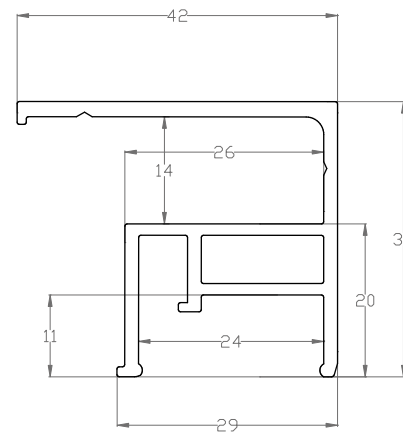

**AL 11**  
constructive profile

**AL 13 W**  
white wall profile

**AL 14**  
modular and lighting  
profile

**TABLE OF ALUMINIUM PROFILES**

**AL 15 A**  
separator anodised profile

**AL 16 W**  
white modular profile

**AL 17**  
constructive profile,  
works with AL 16 W

**AL 17 Double**  
constructive profile,  
works with AL 16 W

**AL 18 A Key Light**  
modular and lighting anodised profile

**AL 19 Luca**  
modular profile