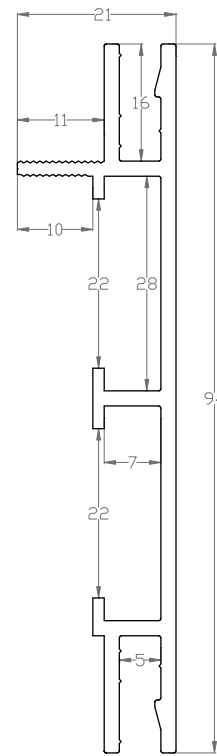

**AL 06 A**  
constructive anodised profile

**AL 07 A**  
separator anodised profile

**AL 12 W**  
white separator profile

**AL 08 A**  
modular and lighting  
anodised profile

**AL 10 A**  
constructive anodised profile

**AL 20 A Crown Light**  
modular and lighting anodised profile

**TABLE OF ALUMINIUM PROFILES**

**AL 22 VECTA EXPO**  
modular and lighting profile

**AL 23 A Combi Light**  
modular and lighting  
anodised profile

**AL 24 A**  
modular profile for traps,  
Vecta Easy Access System

**PVC PROFILES**

**PC 12 + PC 13**  
pvc profile  
+ pvc decoration strip

**PC 15 + PC 13**  
pvc ceiling profile  
+ pvc decoration strip

**AL 38 Bridge**  
constructive profile

**AL 39 Lighting**  
modular and lighting profile