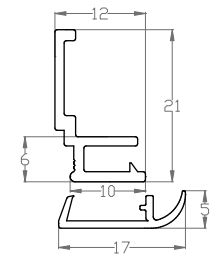

**AL 20 A Crown Light**  
modular and lighting anodised profile

**TABLE OF ALUMINIUM PROFILES**

**AL 22 VECTA EXPO**  
modular and lighting profile

**AL 23 A Combi Light**  
modular and lighting  
anodised profile

**AL 24 A**  
modular profile for traps,  
Vecta Easy Access System

**PVC PROFILES**

**PC 12 + PC 13**  
pvc profile  
+ pvc decoration strip

**PC 15 + PC 13**  
pvc ceiling profile  
+ pvc decoration strip