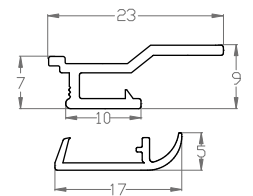

**AL 20 A Crown Light**  
modular and lighting anodised profile

**TABLE OF ALUMINIUM PROFILES**

**AL 22 VECTA EXPO**  
modular and lighting profile

**AL 23 A Combi Light**  
modular and lighting  
anodised profile

**AL 24 A**  
modular profile for traps,  
Vecta Easy Access System

**PVC PROFILES**

**PC 12 + PC 13**  
pvc profile  
+ pvc decoration strip

**PC 15 + PC 13**  
pvc ceiling profile  
+ pvc decoration strip